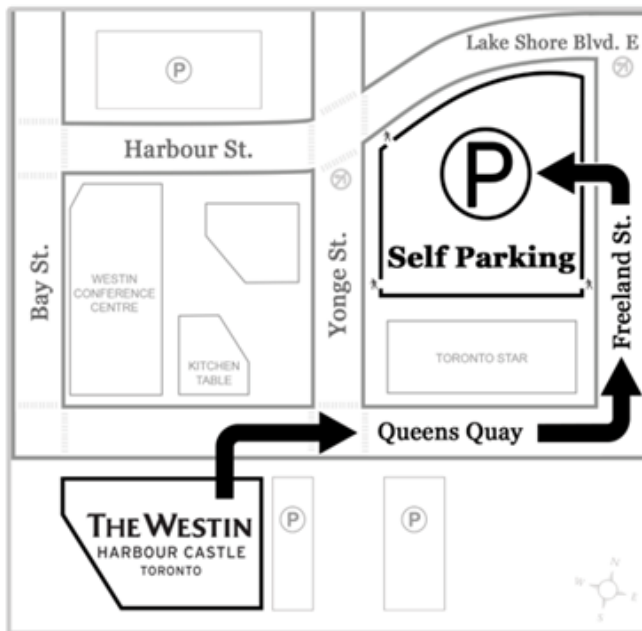

Self Parking Map and Directions

1. Exit The Westin and turn **RIGHT** on Queens Quay.
2. Drive 250 meters on Queens Quay, passing Yonge Street (through 1st set of lights).
3. Turn **LEFT** on Freeland Street after the Toronto Star building.
4. Drive 200 meters on Freeland Street.
5. Enter self parking on your **LEFT**.
6. Park in a spot and make sure your **parking pass information is visible on the dash or rear-view mirror**.
7. Walk 2 minutes back to The Westin using pedestrian exits on Freeland street or Yonge street.

- UNLIMITED IN AND OUT PRIVILEGES
- VALID UNTIL **4 PM** ON DAY OF DEPARTURE
- PARKING PASS MUST BE VISIBLE FROM OUTSIDE
- CONCEAL ALL VALUABLES

Self Parking Map and Directions

1. Exit The Westin and turn **RIGHT** on Queens Quay.
2. Drive 250 meters on Queens Quay, passing Yonge Street (through 1st set of lights).
3. Turn **LEFT** on Freeland Street after the Toronto Star building.
4. Drive 200 meters on Freeland Street.
5. Enter self parking on your **LEFT**.
6. Park in a spot and make sure your **parking pass information is visible on the dash or rear-view mirror**.
7. Walk 2 minutes back to The Westin using pedestrian exits on Freeland street or Yonge street.

- UNLIMITED IN AND OUT PRIVILEGES
- VALID UNTIL **4 PM** ON DAY OF DEPARTURE
- PARKING PASS MUST BE VISIBLE FROM OUTSIDE
- CONCEAL ALL VALUABLES