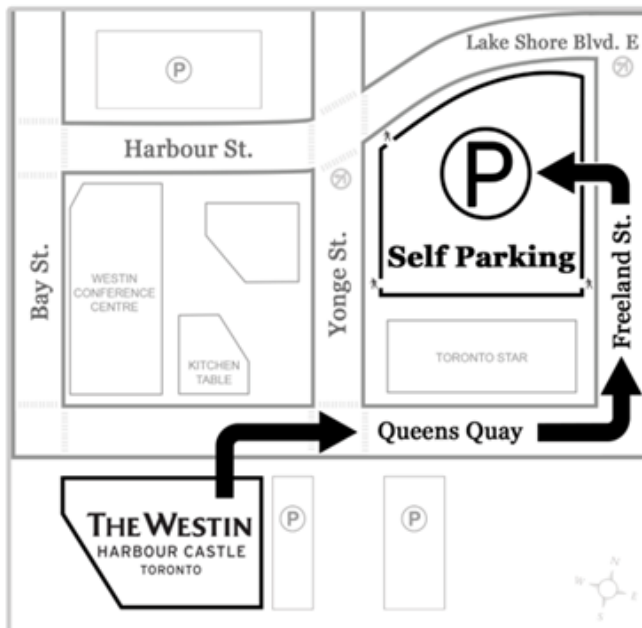

Self Parking Map and Directions

1. Exit The Westin and turn **RIGHT** on Queens Quay.
2. Drive 250 meters on Queens Quay, passing Yonge Street (through 1st set of lights).
3. Turn **LEFT** on Freeland Street after the Toronto Star building.
4. Drive 200 meters on Freeland Street.
5. Enter self parking on your **LEFT**.
6. Park in a spot and make sure your **parking pass information is visible on the dash or rear-view mirror**.
7. Walk 2 minutes back to The Westin using pedestrian exits on Freeland street or Yonge street.

- UNLIMITED IN AND OUT PRIVILEGES
- VALID UNTIL **4 PM** ON DAY OF DEPARTURE
- PARKING PASS MUST BE VISIBLE FROM OUTSIDE
- CONCEAL ALL VALUABLES

Self Parking Map and Directions

1. Exit The Westin and turn **RIGHT** on Queens Quay.
2. Drive 250 meters on Queens Quay, passing Yonge Street (through 1st set of lights).
3. Turn **LEFT** on Freeland Street after the Toronto Star building.
4. Drive 200 meters on Freeland Street.
5. Enter self parking on your **LEFT**.
6. Park in a spot and make sure your **parking pass information is visible on the dash or rear-view mirror**.
7. Walk 2 minutes back to The Westin using pedestrian exits on Freeland street or Yonge street.

- UNLIMITED IN AND OUT PRIVILEGES
- VALID UNTIL **4 PM** ON DAY OF DEPARTURE
- PARKING PASS MUST BE VISIBLE FROM OUTSIDE
- CONCEAL ALL VALUABLES